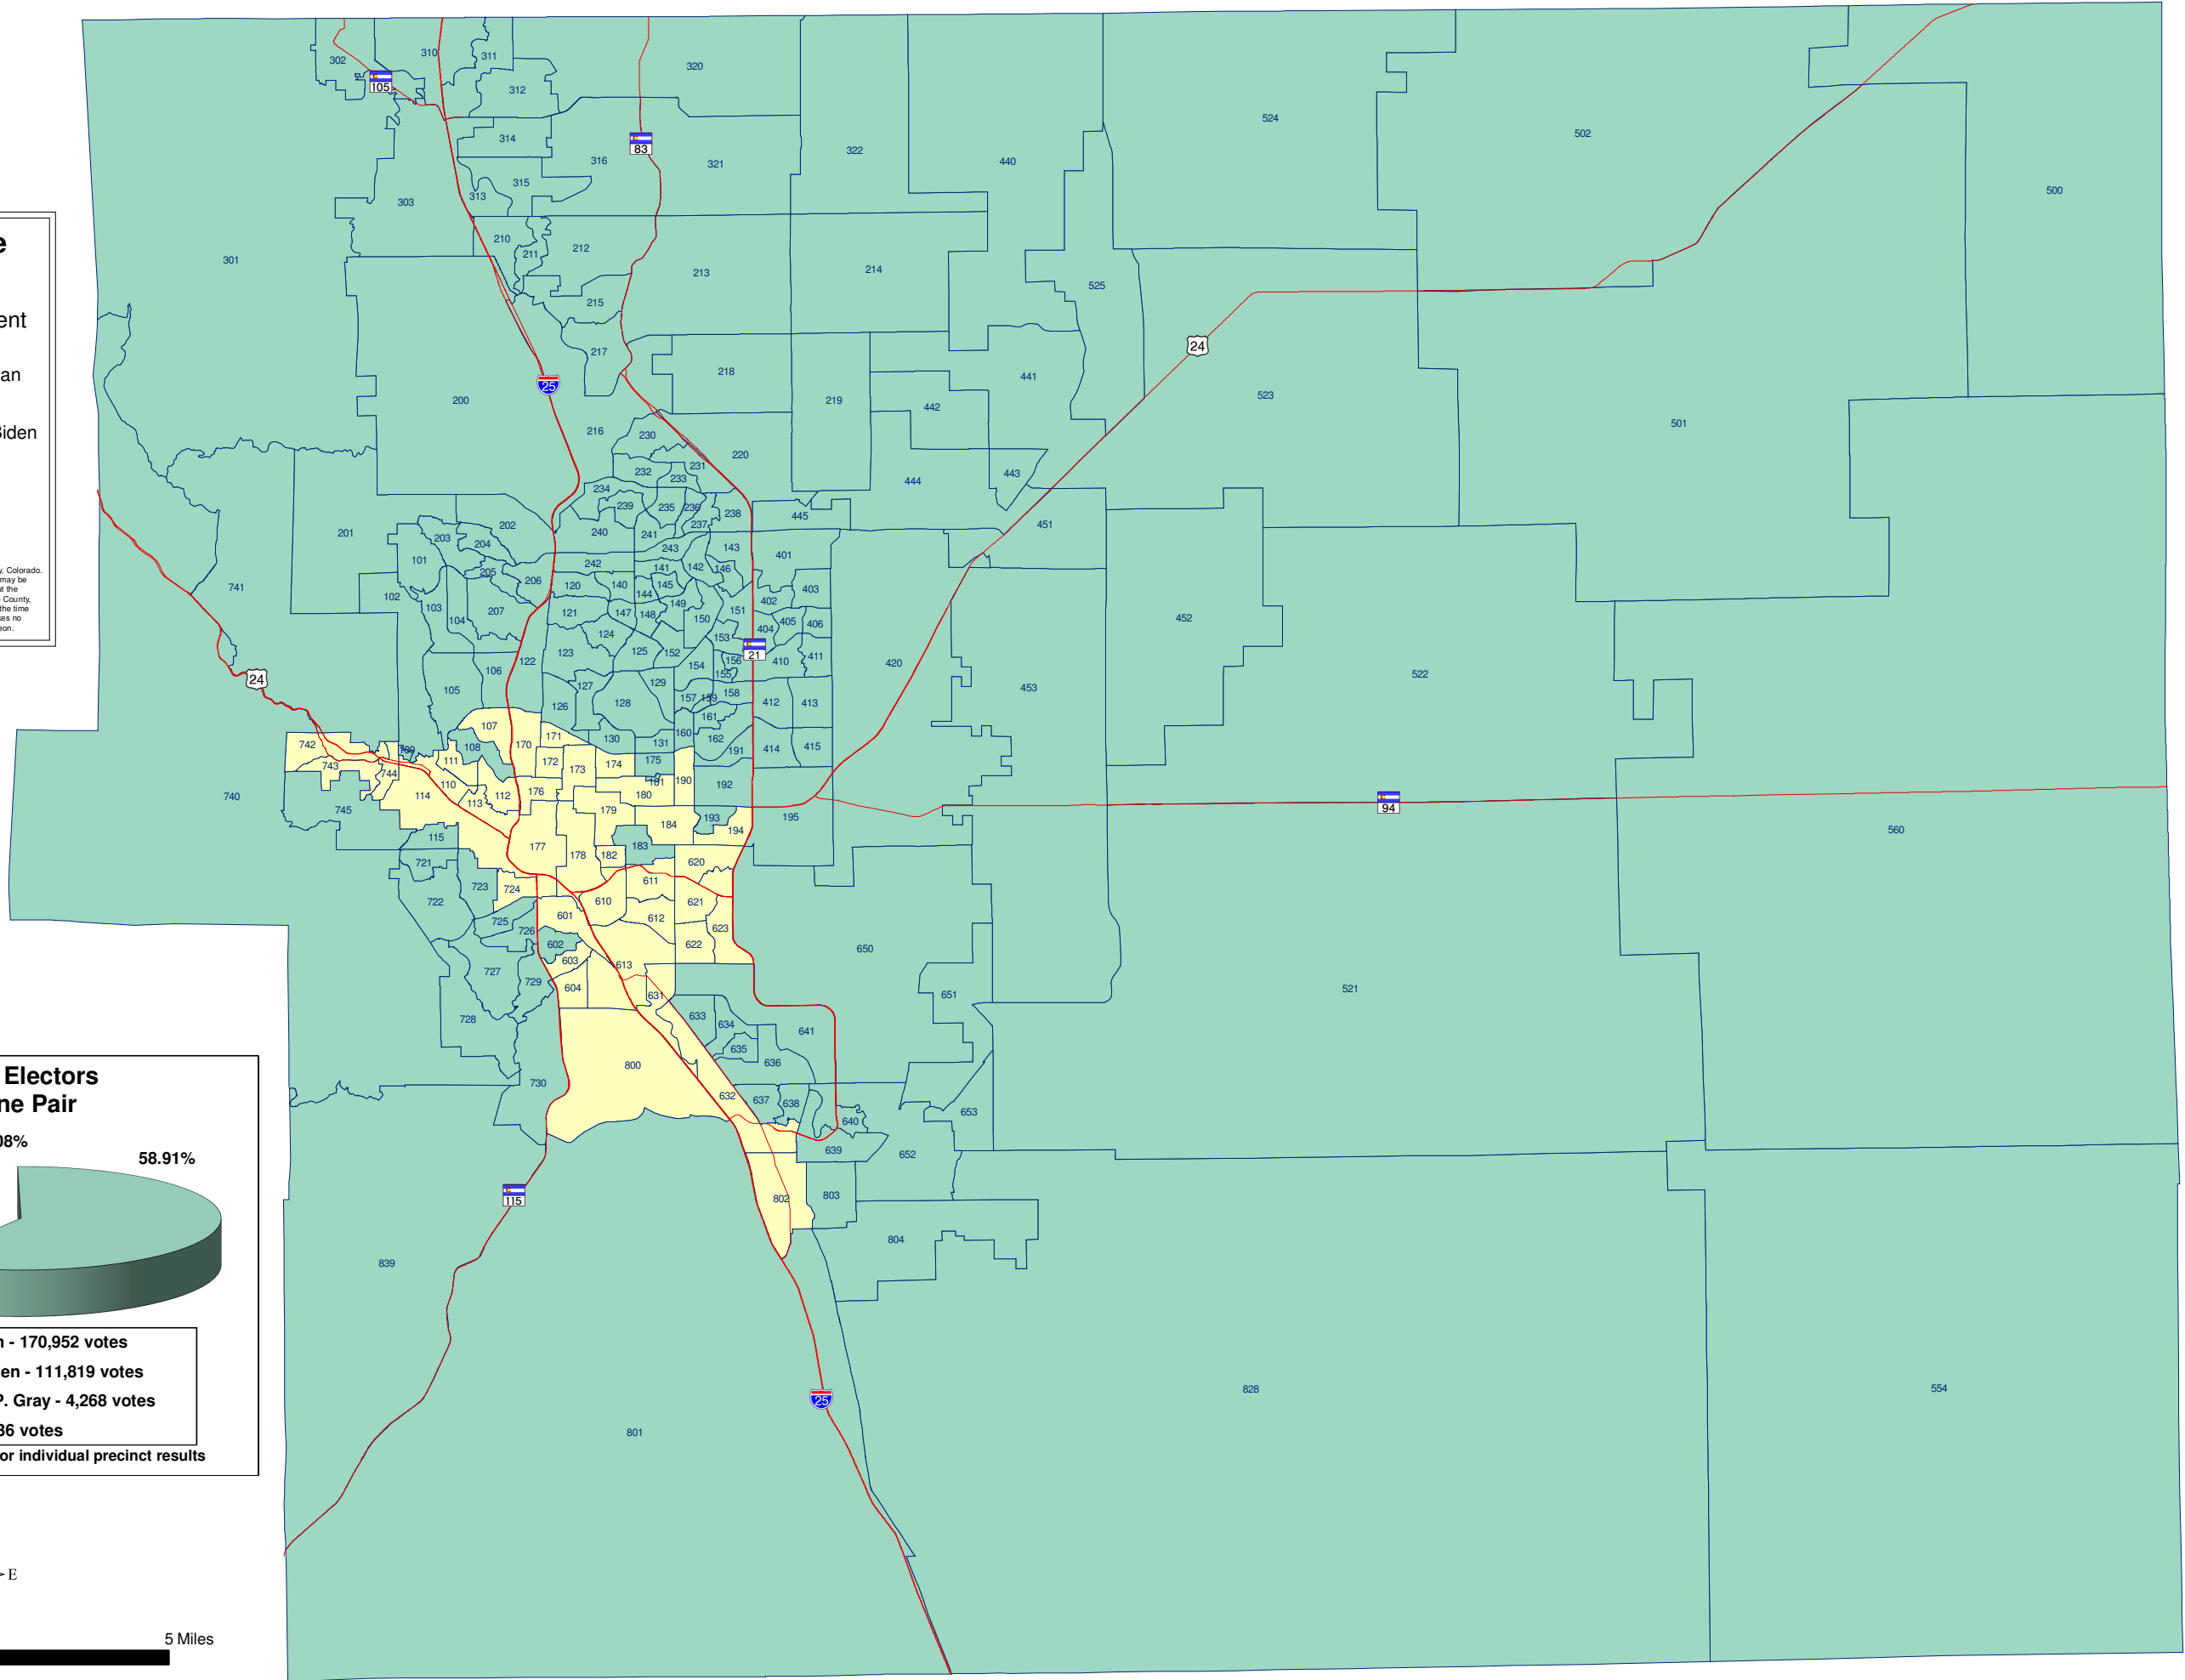

Winning Candidate by Precinct

President and Vice President

- Mitt Romney/Paul Ryan
- Barack Obama/Joe Biden
- Highways

Map Created December 5, 2012

Presidential Electors Vote for One Pair