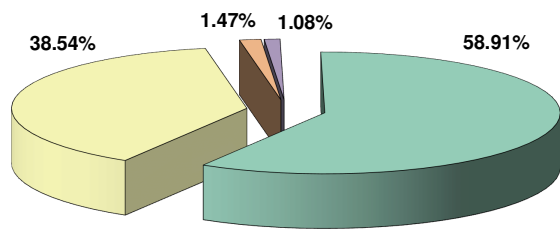

- Mitt Romney/Paul Ryan - 170,952 votes
- Barack Obama/Joe Biden - 111,819 votes
- Gary Johnson/James P. Gray - 4,268 votes
- Other Candidates - 3,136 votes

Please refer to Official Abstract for individual precinct results